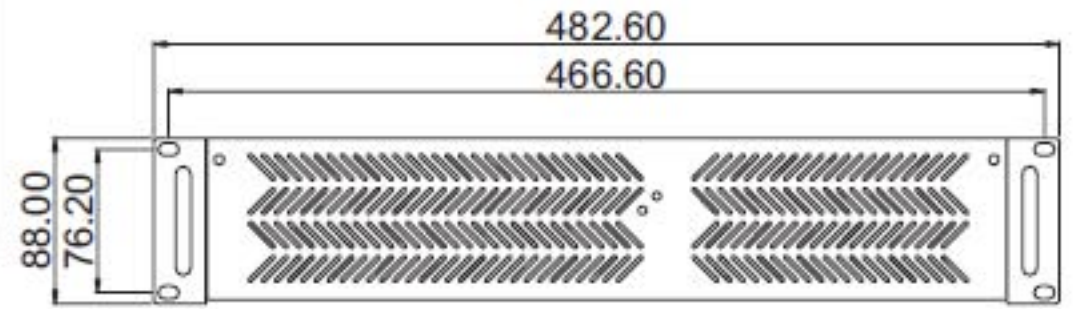

Dimension

Left-side View

Top View

Right-side View

Rear view

Air Filter

Front outside view

3.5" FDD

Slim CD-ROM

3.5" HDD

Front inside view