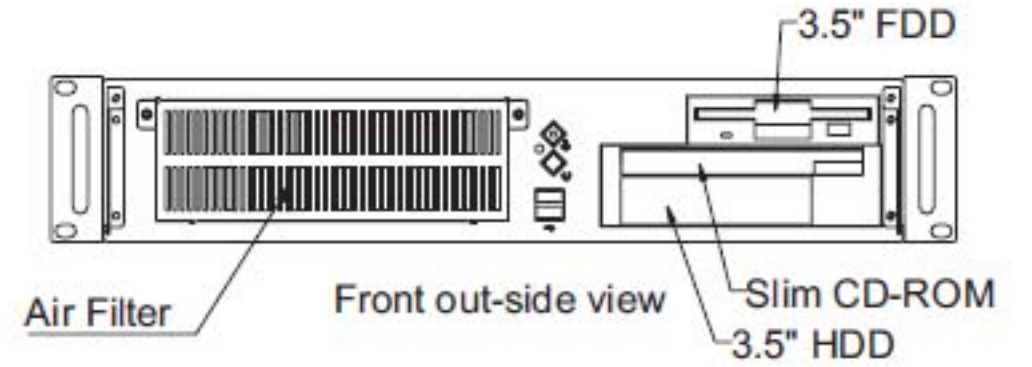

Dimension

Left-side View

Top View

Right-side View

Rear view

Air Filter

Front outside view

3.5" FDD

Slim CD-ROM

3.5" HDD

Front inside view