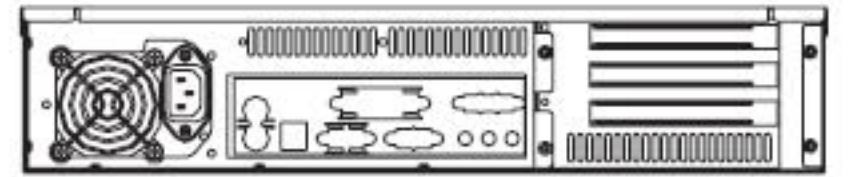

Dimension

Left-side View

Top View

Right-side View

Rear view

Air Filter

Front outside view

3.5" FDD

Slim CD-ROM

3.5" HDD

Front inside view