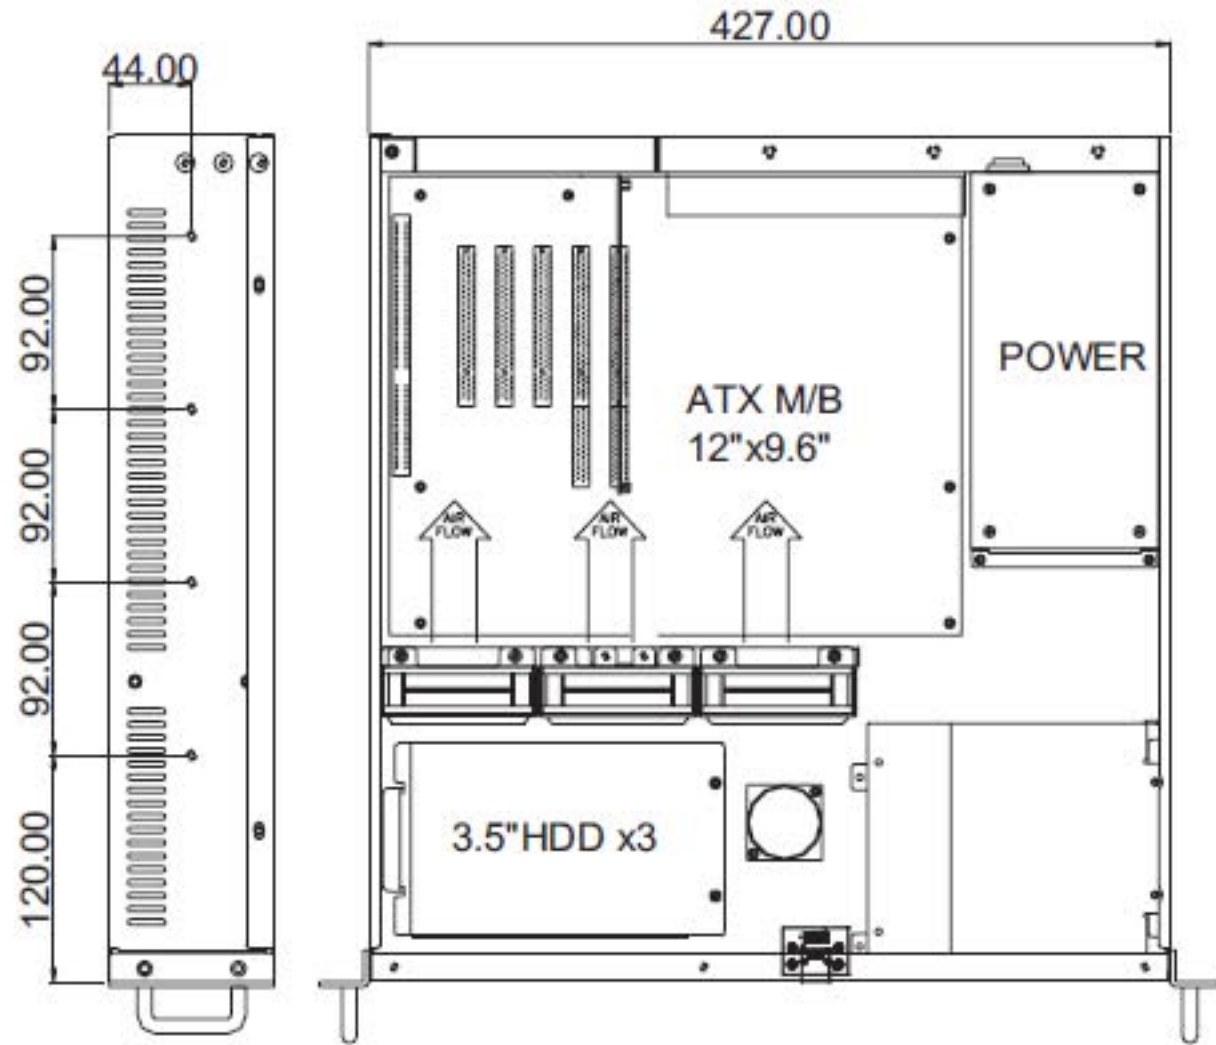

Dimension

Left-side View

Top View

Right-side View

Rear view

Air Filter

Front outside view

3.5" FDD

Slim CD-ROM

3.5" HDD

Front inside view