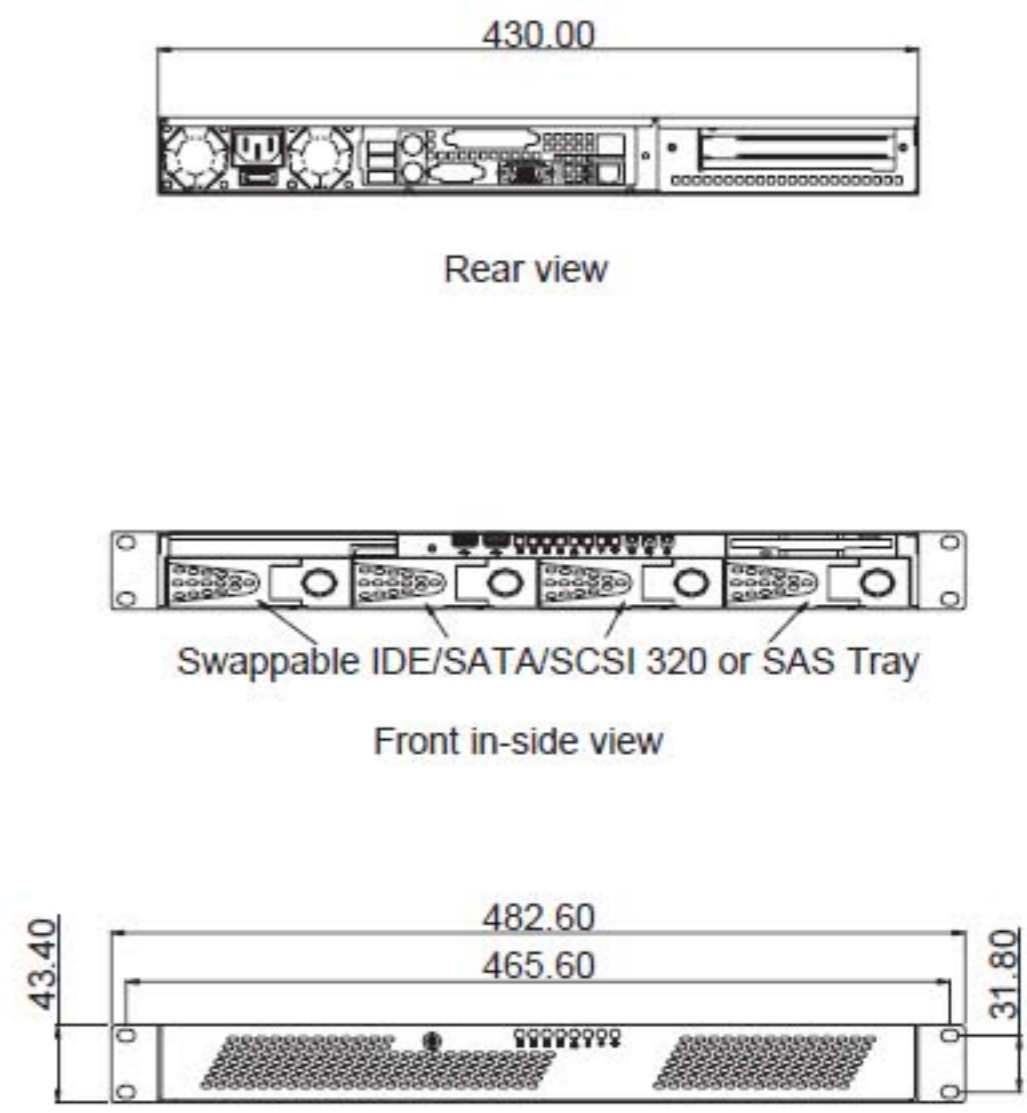

Dimension

Left-side View

Top View

Right-side View

Rear view

Swappable IDE/SATA/SCSI 320 or SAS Tray

Front in-side view

Front out-side view