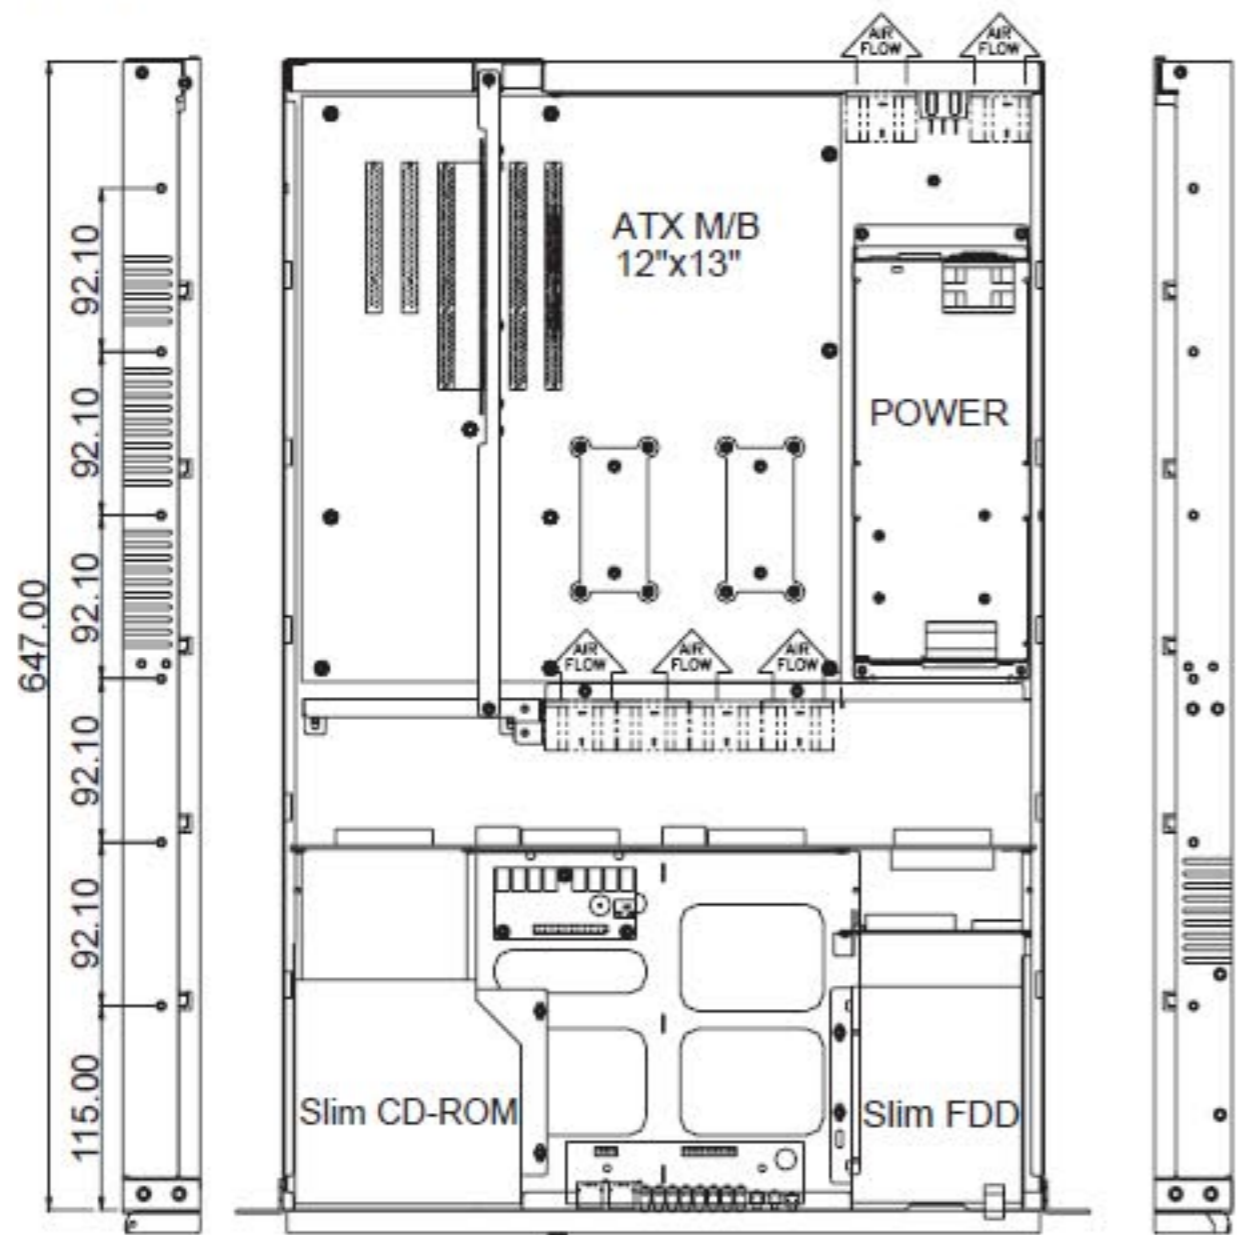

Dimension

Left-side View

Top View

Right-side View

Rear view

Swappable IDE/SATA/SCSI 320 or SAS Tray

Front in-side view

Front out-side view