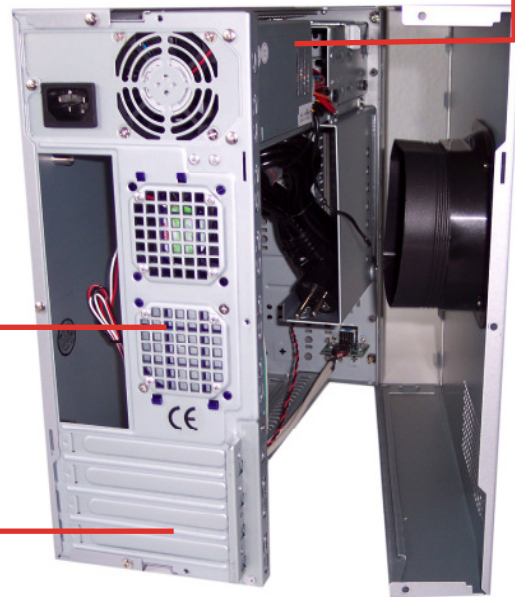

Tiny Tower Cases

YY-A2xx Series

Micro ATX Tiny Tower

- Home PC/ Media PC
- Could be vertical stand up as a tower or horizontal desktop
- Front Access USB/Audio

YY-A202

YY-A210

YY-A212

YY-A213

YY-A214

YY-A2xx Series

Power Knob

ODD

HDD Bracket

2x 6cm Rear Fan (Optional)

Easy Assembly Add-on Cards

SPECIFICATIONS

Model Name YY-A2xx Series

Case dimension 136mm W x 380mm D x 329mm H

Motherboard configuration Micro ATX

Drive configuration 1 - 5.25" exposed
1 - 3.5" exposed
1 - 3.5" hidden
1 - 3.5" hidden (optional)

Optional system cooling fans 2x6cm fans for rear-mounted

Expansion slots and ports 4 slots

Speaker 2.25" audio speaker

Front panel control Power Switch, Reset Switch, Power LED, HDD LED, USB/Audio

Net Weight 4.85kg without PSU

Color Black/Silver, Black, Silver, Dark gray